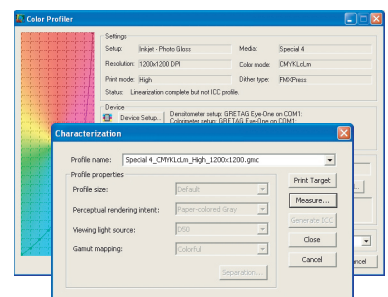

Color Profiler Wizard
powered by GretagMacbeth

The Heart of Every Successful Sign Making Business